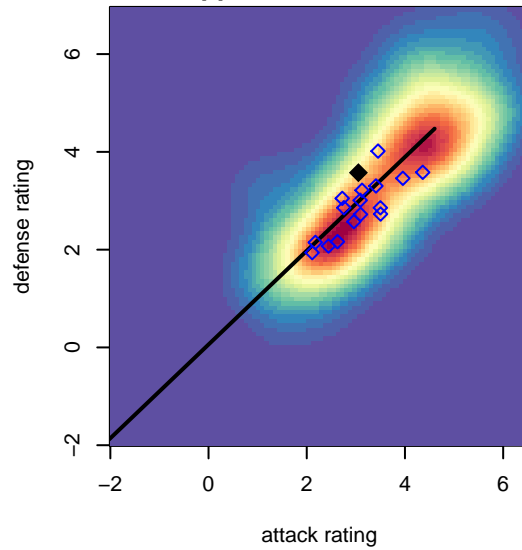

# WPFC Black G00

Washington Premier FC  
 Tacoma, WA  
 G00 total strength=1756  
 attack=21.16 defense=35.66  
 spr league = Win RCL G00 Div 2

alt names used:  
 WASHINGTON PREMIER G00 BLACK (WA)  
 WPFC G00 Black  
 WPFC G00 Black B  
 WPFC G00 Black B  
 WPFC G00 Black  
 WPFC G00 Black B

Venues played:  
 2016 Rainier Challenge Copa U17  
 2016 Nike Crossfire Challenge Gold Group U17  
 2016 Win RCL G00 Div 2  
 2016 PacNW Winter Classic Premier U17

**WPFC Black G00**  
 Dots are actual minus expected GF (blue circles) and GA (red triangles).  
 Blue line is smoothed change in attack strength. Red is smoothed change in defense strength.

**attack and defense variance (black dot)  
relative to other teams  
and top 10 in region**

**attack and defense rating  
relative to others at age  
and all opponents in last 13 months**

**attack and defense rating  
relative to others at age  
and all opponents in last 13 months**

**Performance relative to 13 month average**

**Performance relative to 13 month average**

Distribution of opponents  
 Red = Lose zone, Blue = Win zone, Green = Even  
 Black line separates win/lose zones