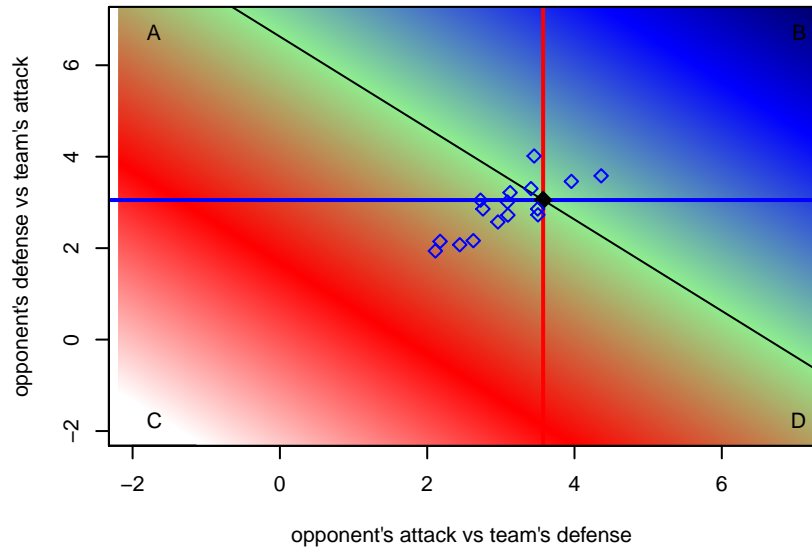

Venues played:  
 2016 Rainier Challenge Copa U17  
 2016 Nike Crossfire Challenge Gold Group U17  
 2016 Win RCL G00 Div 2  
 2016 PacNW Winter Classic Premier U17

**WPFC Black G00**  
 Dots are actual minus expected GF (blue circles) and GA (red triangles).  
 Blue line is smoothed change in attack strength. Red is smoothed change in defense strength.

**attack and defense variance (black dot)  
relative to other teams  
and top 10 in region**

**attack and defense rating  
relative to others at age  
and all opponents in last 13 months**

**attack and defense rating  
relative to others at age  
and all opponents in last 13 months**

**Performance relative to 13 month average**

**Performance relative to 13 month average**

Distribution of opponents  
 Red = Lose zone, Blue = Win zone, Green = Even  
 Black line separates win/lose zones