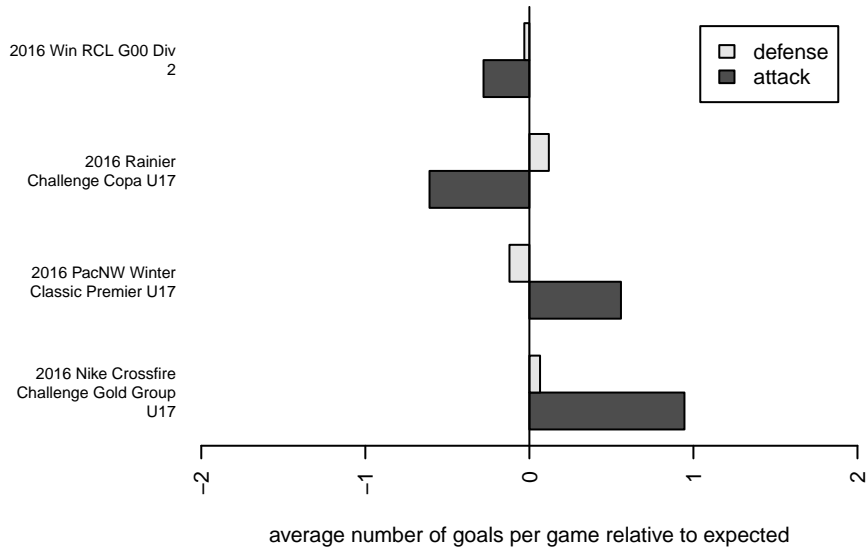

# WPFC Black G00

Washington Premier FC  
 Tacoma, WA  
 G00 total strength=1756  
 attack=21.16 defense=35.66  
 spr league = Win RCL G00 Div 2

alt names used:  
 WASHINGTON PREMIER G00 BLACK (WA)  
 WPFC G00 Black  
 WPFC G00 Black B  
 WPFC G00 Black B  
 WPFC G00 Black  
 WPFC G00 Black B

Venues played:  
 2016 Rainier Challenge Copa U17  
 2016 Nike Crossfire Challenge Gold Group U17  
 2016 Win RCL G00 Div 2  
 2016 PacNW Winter Classic Premier U17

**WPFC Black G00**  
 Dots are actual minus expected GF (blue circles) and GA (red triangles).  
 Blue line is smoothed change in attack strength. Red is smoothed change in defense strength.

**attack and defense variance (black dot)  
relative to other teams  
and top 10 in region**

**attack and defense rating  
relative to others at age  
and all opponents in last 13 months**

**attack and defense rating  
relative to others at age  
and all opponents in last 13 months**

**Performance relative to 13 month average**

**Performance relative to 13 month average**

Distribution of opponents  
 Red = Lose zone, Blue = Win zone, Green = Even  
 Black line separates win/lose zones