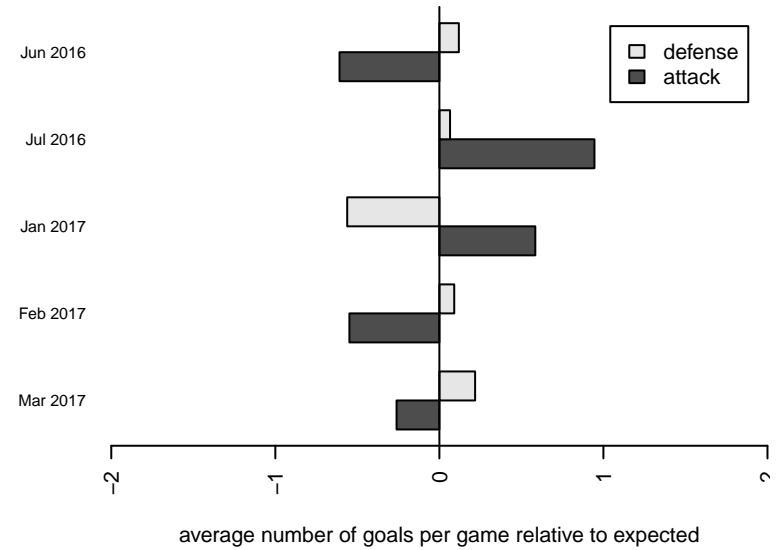

Venues played:  
 2016 Rainier Challenge Copa U17  
 2016 Nike Crossfire Challenge Gold Group U17  
 2016 Win RCL G00 Div 2  
 2016 PacNW Winter Classic Premier U17

**WPFC Black G00**  
 Dots are actual minus expected GF (blue circles) and GA (red triangles).  
 Blue line is smoothed change in attack strength. Red is smoothed change in defense strength.

**attack and defense variance (black dot)  
relative to other teams  
and top 10 in region**

**attack and defense rating  
relative to others at age  
and all opponents in last 13 months**

**attack and defense rating  
relative to others at age  
and all opponents in last 13 months**

**Performance relative to 13 month average**

**Performance relative to 13 month average**

Distribution of opponents  
 Red = Lose zone, Blue = Win zone, Green = Even  
 Black line separates win/lose zones