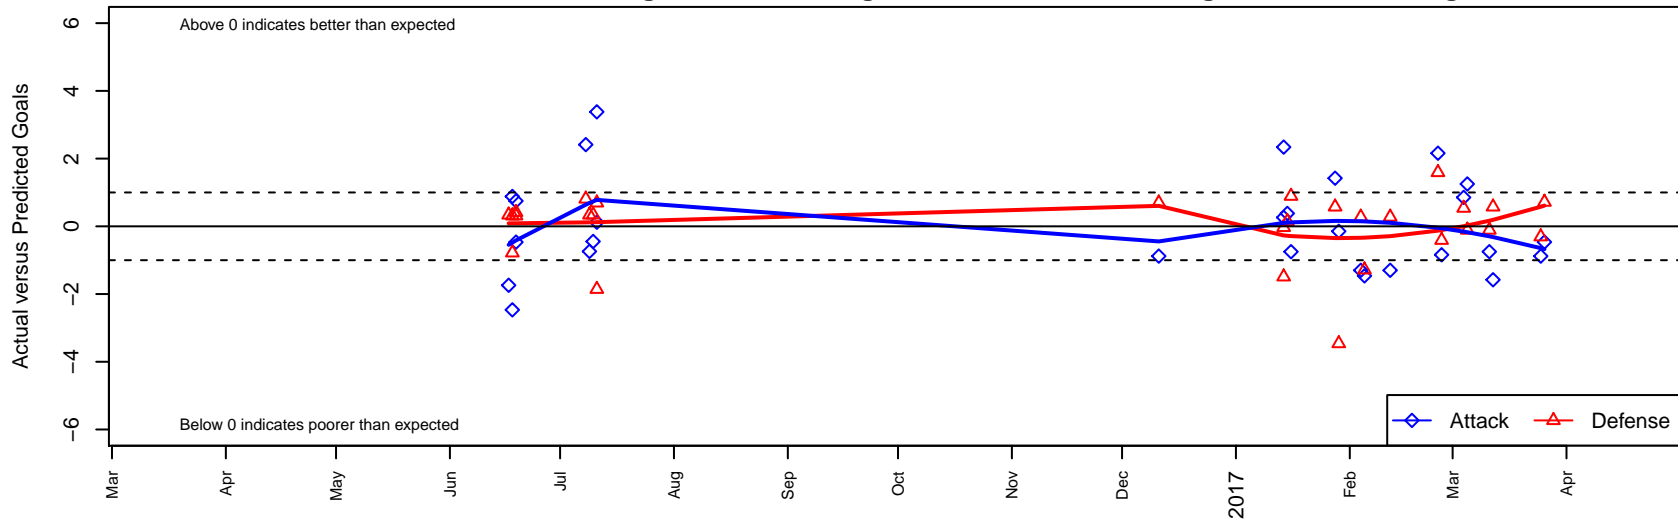

# WPFC Black G00

Washington Premier FC  
 Tacoma, WA  
 G00 total strength=1756  
 attack=21.16 defense=35.66  
 spr league = Win RCL G00 Div 2

alt names used:  
 WASHINGTON PREMIER G00 BLACK (WA)  
 WPFC G00 Black  
 WPFC G00 Black B  
 WPFC G00 Black B  
 WPFC G00 Black  
 WPFC G00 Black B

Venues played:  
 2016 Rainier Challenge Copa U17  
 2016 Nike Crossfire Challenge Gold Group U17  
 2016 Win RCL G00 Div 2  
 2016 PacNW Winter Classic Premier U17

**WPFC Black G00**  
 Dots are actual minus expected GF (blue circles) and GA (red triangles).  
 Blue line is smoothed change in attack strength. Red is smoothed change in defense strength.

**attack and defense variance (black dot)  
relative to other teams  
and top 10 in region**

**attack and defense rating  
relative to others at age  
and all opponents in last 13 months**

**attack and defense rating  
relative to others at age  
and all opponents in last 13 months**

**Performance relative to 13 month average**

**Performance relative to 13 month average**

Distribution of opponents  
 Red = Lose zone, Blue = Win zone, Green = Even  
 Black line separates win/lose zones