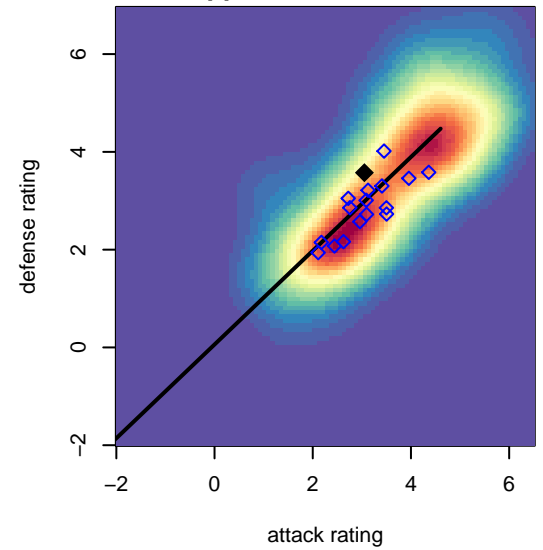

# WPFC Black G00

Washington Premier FC  
 Tacoma, WA  
 G00 total strength=1756  
 attack=21.16 defense=35.66  
 spr league = Win RCL G00 Div 2

alt names used:  
 WASHINGTON PREMIER G00 BLACK (WA)  
 WPFC G00 Black  
 WPFC G00 Black B  
 WPFC G00 Black B  
 WPFC G00 Black  
 WPFC G00 Black B

Venues played:  
 2016 Rainier Challenge Copa U17  
 2016 Nike Crossfire Challenge Gold Group U17  
 2016 Win RCL G00 Div 2  
 2016 PacNW Winter Classic Premier U17

**WPFC Black G00**  
 Dots are actual minus expected GF (blue circles) and GA (red triangles).  
 Blue line is smoothed change in attack strength. Red is smoothed change in defense strength.

**attack and defense variance (black dot)  
relative to other teams  
and top 10 in region**

**attack and defense rating  
relative to others at age  
and all opponents in last 13 months**

**attack and defense rating  
relative to others at age  
and all opponents in last 13 months**

**Performance relative to 13 month average**

**Performance relative to 13 month average**

Distribution of opponents  
 Red = Lose zone, Blue = Win zone, Green = Even  
 Black line separates win/lose zones