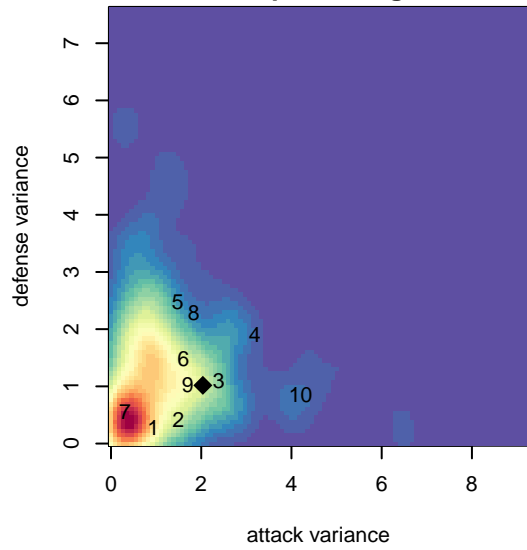

# WPFC Black G00

Washington Premier FC  
 Tacoma, WA  
 G00 total strength=1756  
 attack=21.16 defense=35.66  
 spr league = Win RCL G00 Div 2

alt names used:  
 WASHINGTON PREMIER G00 BLACK (WA)  
 WPFC G00 Black  
 WPFC G00 Black B  
 WPFC G00 Black B  
 WPFC G00 Black  
 WPFC G00 Black B

Venues played:  
 2016 Rainier Challenge Copa U17  
 2016 Nike Crossfire Challenge Gold Group U17  
 2016 Win RCL G00 Div 2  
 2016 PacNW Winter Classic Premier U17

**WPFC Black G00**  
 Dots are actual minus expected GF (blue circles) and GA (red triangles).  
 Blue line is smoothed change in attack strength. Red is smoothed change in defense strength.

**attack and defense variance (black dot)  
relative to other teams  
and top 10 in region**

**attack and defense rating  
relative to others at age  
and all opponents in last 13 months**

**attack and defense rating  
relative to others at age  
and all opponents in last 13 months**